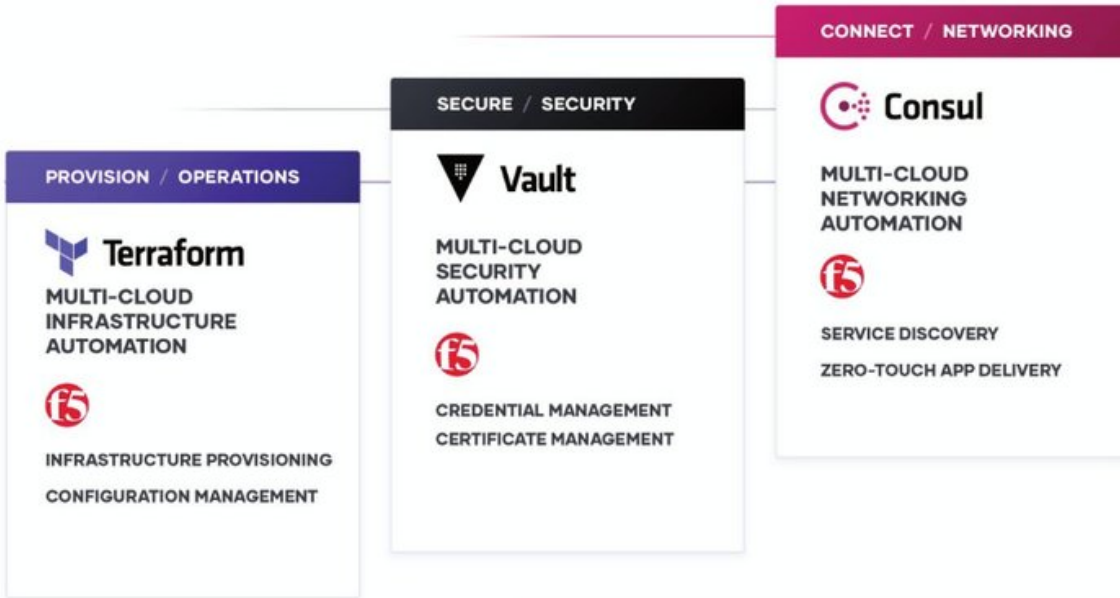

CLOUD INFRASTRUCTURE AUTOMATION

NEXT GENERATION IT OPERATIONS

POWERED BY:

ENABLING CLOUD INFRASTRUCTURE AUTOMATION

MIS3 INC. provides cloud infrastructure automation and unified support across heterogeneous environments. Partnering with Terraform provides extensibility to integrate with workflows and technologies you're already using and a broad ecosystem of integrations partners including over 200 infrastructure providers.