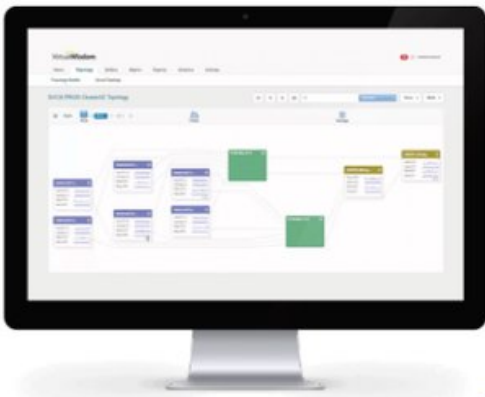

Events

131 36 31 4

Alerts Map

Anomaly Detection Details

SOLUTION OVERVIEW :

- Current State Assessment.
- Architecture design and implementation.
- Resale of technology and training.

POWERED BY: